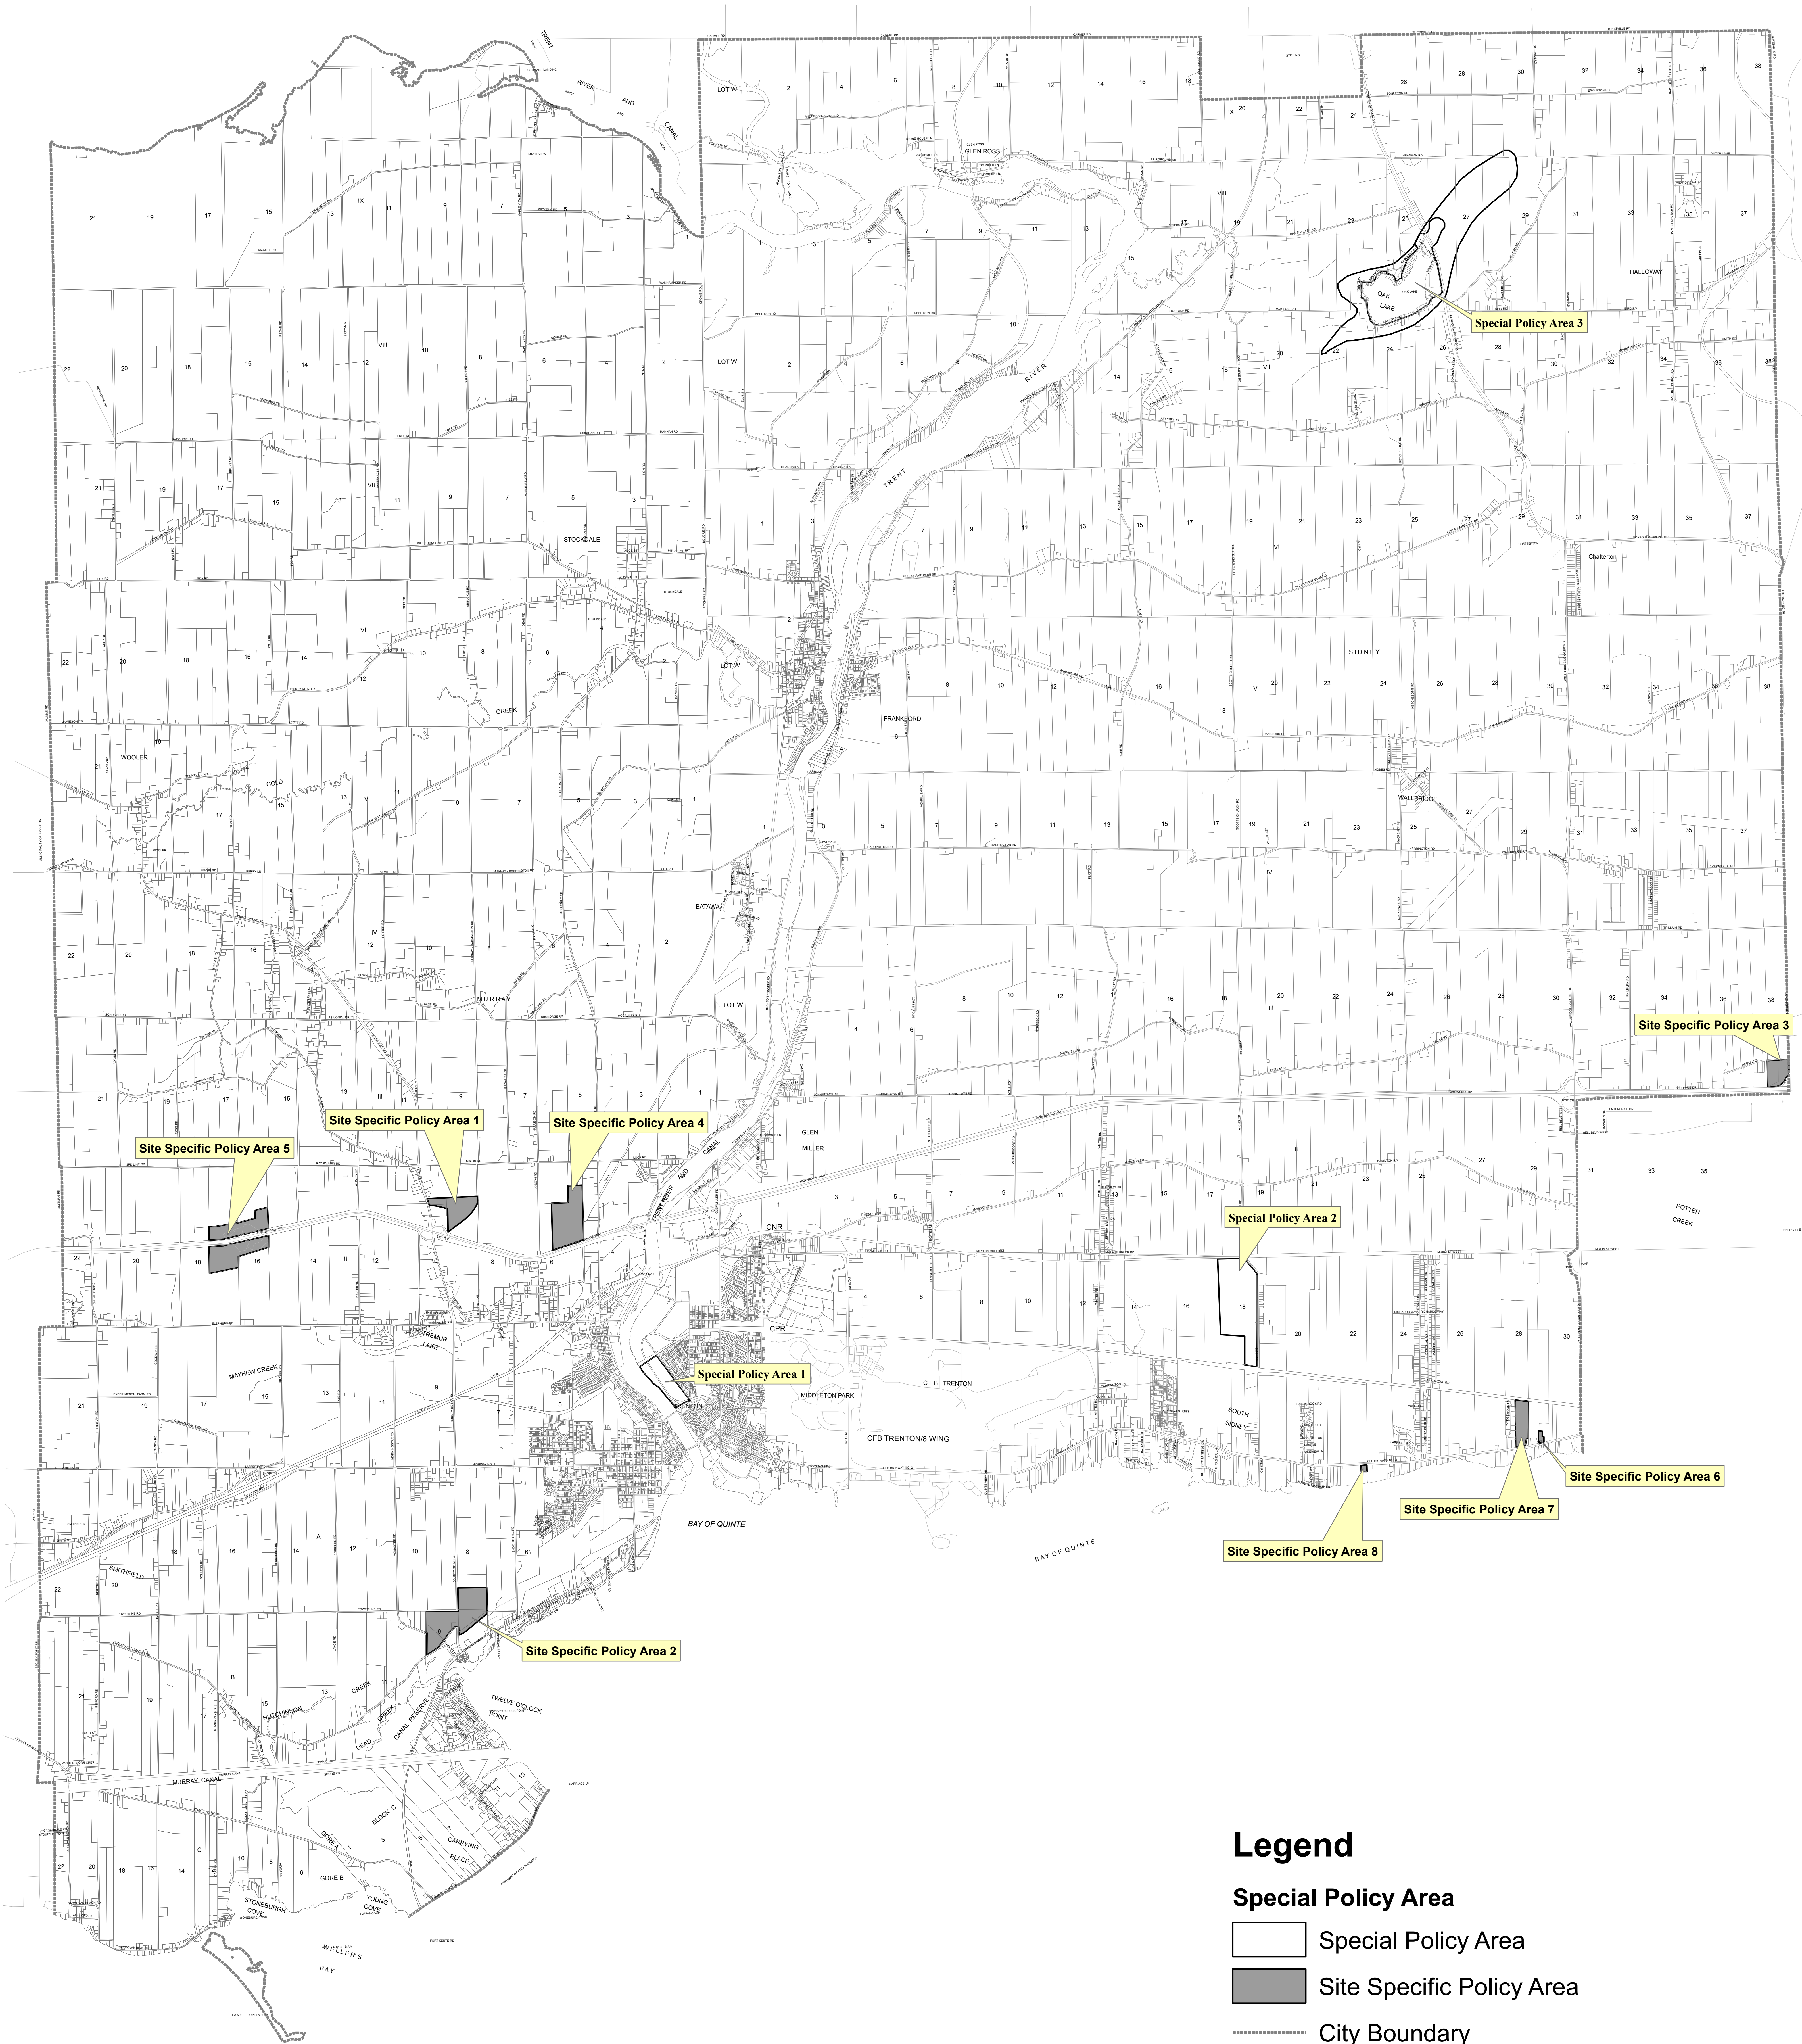

# Schedule "C" - Site Specific and Special Policy Areas

## Legend

-  Special Policy Area
-  Site Specific Policy Area
-  City Boundary

Produced by the City of Quinte West  
 Geomatics Division,  
 File: ScheduleC\_Special\_Policy\_Areas\_2011.mxd  
 Date: June 22, 2011